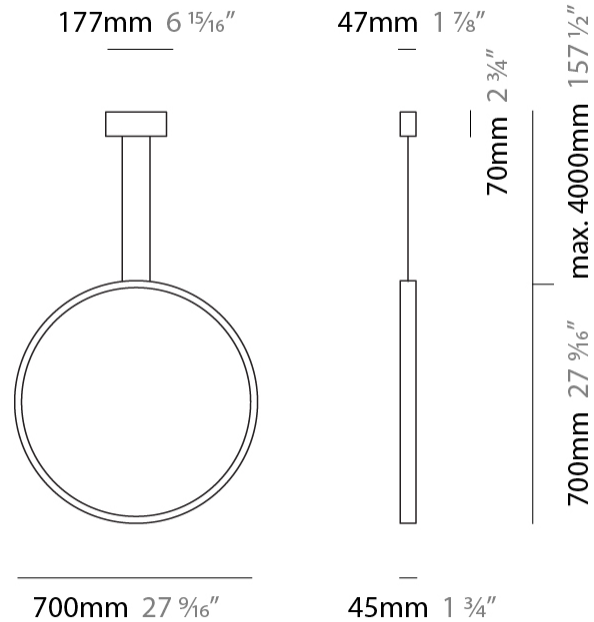

ASSOLO SUSPENSION

D31007-

base number _____
Finish _____
Options _____

1. To build a product code in our configurator select the specify button on the base model # product page
2. To build a manual product code on this datasheet choose from the options listed below in blue font and add the suffix to the base model #

GENERAL

Series: Assolo
Brand: Cini & Nils
Division: Design
Mounting Type: Suspension
Mounting Location: Ceiling
Subcategory: Ambient

PHYSICAL

Shape: Round
Diameter (mm): 700
Diameter (in): 27 ⁹/₁₆"
Width (mm): 45
Width (in): 1 ³/₄"
Height (mm): 700
Height (in): 27 ⁹/₁₆"
Max. Overall Height (mm): 4700
Max. Overall Height (in): 185 ¹/₁₆"
Light Distribution: Indirect
Weight (kg): 5.4
Weight (lbs): 11.9
Fixture Finish: WHI / BLK / MGD
Fixture Material: Aluminum

ELECTRICAL

Lamp Type: LED
Input Wattage (W): 27
Total Output Wattage (W): 25
Dimming: Tri-Mode (Non-Dimming and Phase Dimming (120Vac only) and 0-10V Dimming)
Driver Included: Yes
Driver Location: Integrated
Driver Type: Constant Current - Universal
Driver Class: Class 2
Input Voltage (V): 120 - 277
Constant Current (MA): 700

LED

Number of LEDs: 1
Color Temperature (°K): 2800
Nominal Lumen (lm): 2900
CRI: >90 CRI
Lamp Life (hrs): 50000

OPTICAL

RATINGS AND CERTIFICATIONS

Certified By: Certified for North American Standards
IP rating: IP20