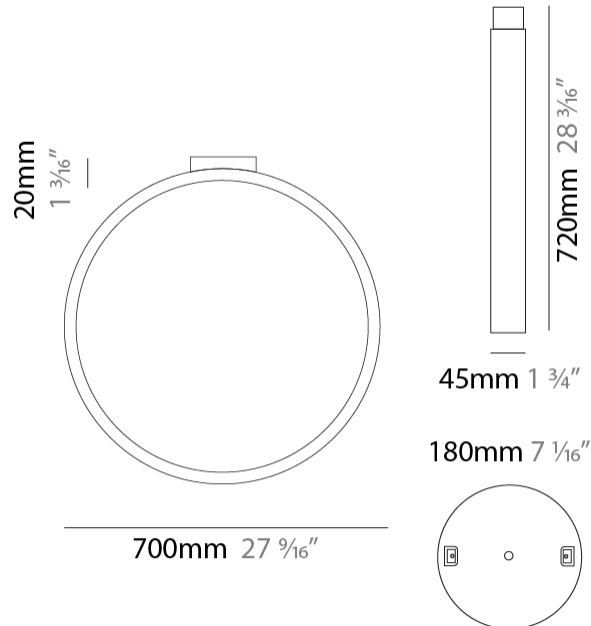

D32017-

base number _____
Finish _____
Options _____

1. To build a product code in our configurator select the specify button on the base model # product page
2. To build a manual product code on this datasheet choose from the options listed below in blue font and add the suffix to the base model #

GENERAL

Series: Assolo _____
Brand: Cini & Nils _____
Division: Design _____
Mounting Type: Surface _____
Mounting Location: Ceiling _____
Subcategory: Ambient _____

PHYSICAL

Shape: Round _____
Diameter (mm): 700 _____
Diameter (in): 27 ⁹/₁₆ _____
Width (mm): 45 _____
Width (in): 1 ³/₄ _____
Height (mm): 720 _____
Height (in): 28 ³/₈ _____
Light Distribution: Indirect _____
Weight (kg): 4.9 _____
Weight (lbs): 10.8 _____
Fixture Finish: WHI / BLK / MGD _____
Fixture Material: Aluminum _____

ELECTRICAL

Lamp Type: LED _____
Input Wattage (W): 27 _____
Total Output Wattage (W): 25 _____
Dimming: Tri-Mode (Non-Dimming and Phase Dimming (120Vac only) and 0-10V Dimming) _____
Driver Included: Yes _____
Driver Location: Integrated _____
Driver Type: Constant Current - Universal _____
Driver Class: Class 2 _____
Input Voltage (V): 120 - 277 _____
Constant Current (MA): 700 _____

LED

Color Temperature (°K): 2800 _____
Nominal Lumen (lm): 2900 _____
CRI: >90 CRI _____
Lamp Life (hrs): 50000 _____

OPTICAL

RATINGS AND CERTIFICATIONS

Certified By: Certified for North American Standards _____
IP rating: IP20 _____

J-Box cover plate included